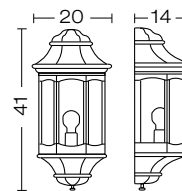

Thanks to KSR Lighting - UK

421LV12NB
421LV12HB

opale
opal
opale
ópaló
opal

850°

LED
powered by
Vossloh 13W
AC direct connection
 220/240V
Transformer not required

421B (E27)
421PL13

opale
opal
opale
ópaló
opal

850°

421 (E27)

trasparente
transparent
transparent
transparente
klar

850°

421BSEN (E27)

COLOURS

sensor

dettagli
details
detalles
details:
p.A48