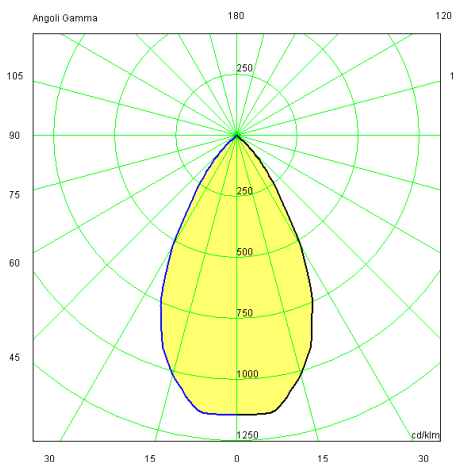

IP67 transformer available on request:
0409BT014 12W from 1 to 5 pcs.
0409BT015 25W from 1 to 10 pcs.

IP67 transformer on request:
0409BT016 100W from 1 to 42 pcs.