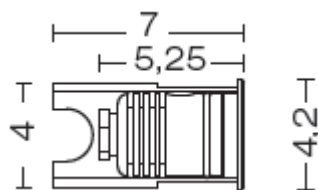

Technical data sheet

All right reserved Landa illuminotecnica S.p.A.
will reserve to change the specific note without
any written notice.

LANDA®
illuminotecnica

Wall Mira 45

Article 4151L2N.BRZ Natural White 4151L2H.BRZ Warm White
Product type: recessed wall light
Body material Anodized aluminium AW 6060
Tempered glass diffuser in sand blasted finish 5mm thick and silicon gasket.
Recessed box is in a high density polyethylene with a security ring in nylon material loaded with 30% glass fibre.
Ring in Aluminium AW 6060 anodized in bronze color
Transformer not included

IK08
IP66
Powered by
CREE XPG2
2W 24V DC

4151L2N.BRZ 190lm 4000°K Ra80
4151L2H.BRZ 190lm 3000°K Ra80

Supplied with 1 mt. cable -05RN-F
Dimmable: NO

CE