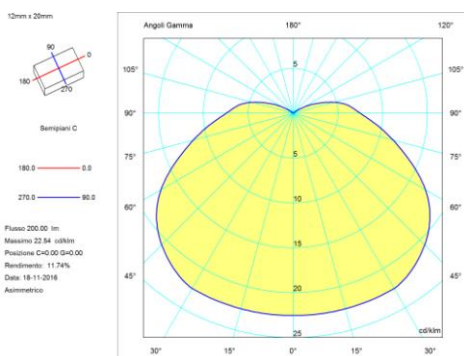

Accessories available on request:

code **0404M009**
Single connection IP68