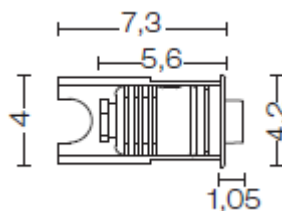

Technical data sheet

All right reserved Landa illuminotecnica S.p.A.
will reserve to change the specific note without
any written notice.

Wall Mira 45

Article 4162L2N.INX Natural White 4162L2H.INX Warm White
Product type: recessed wall light
Body material Anodized aluminium AW 6060
Polycarbonate diffuser in opal finish and silicon gasket.
Recessed box is in a high density polyethylene with a security ring in nylon material loaded with 30% glass fibre.
Ring in Aluminium AW 6060 anodized in inox color
<u>Transformer not included</u>

IK08
IP66
Powered by
Cree XPG2
2W 24V DC

4162L2N.INX 190lm 4000°K Ra80
4162L2H.INX 190lm 3000°K Ra80

Supplied with 1 mt. cable -05RN-F
Dimmable: NO

IP67 transformer available on request:
0409BT014 12W from 1 to 5 pcs.
0409BT015 25W from 1 to 10 pcs.

IP67 transformer on request:
0409BT016 100W from 1 to 42 pcs.