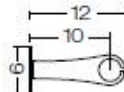

10W 24V DC

Beam 150°

3000K Ra80 1050LM

Dimmable: YES

Supplied with 2 mt. cable -05RN-F

Accessories:

00A6001.01

00A6001.02