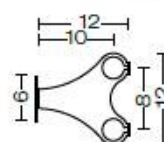

00A6001.04