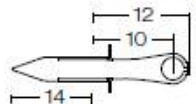

00A6001.05