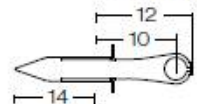

00A6001.05

IP67 transformer available on request:

0409BT014 12W 24V DC

0409BT015 25W 24V DC

0409BT016 100W 24V DC