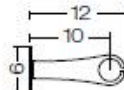

00A6001.03