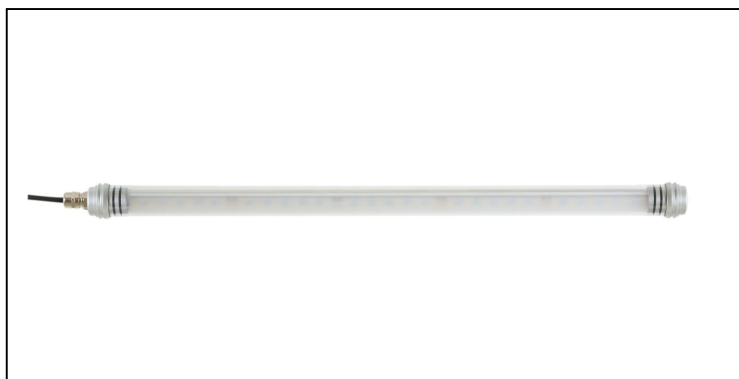

Technical data sheet

All right reserved Landa illuminotecnica S.p.A.
will reserve to change the specific note without
any written notice.

LANDA[®]
illuminotecnica

TUBO

Article 6001.1000L20H

Product type: Linear

Body material
Anodized aluminium AW 6060 and extruded polycarbonate

Diffuser in opal polycarbonate

Transformer not included

IP67

Powered by Liteon®

20W 24V DC

Beam 150°

3000K Ra80 2100LM

Dimmable: YES

Supplied with 2 mt. cable -05RN-F

Accessories:

00A6001.01

00A6001.02

00A6001.03

00A6001.04

00A6001.05