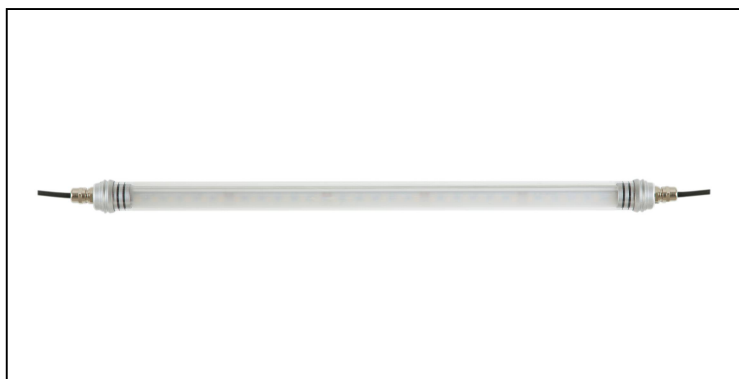

Technical data sheet

All right reserved Landa illuminotecnica S.p.A.
will reserve to change the specific note without
any written notice.

LANDA[®]
illuminotecnica

TUBO

Article 6002.1000L20H

Product type: Linear

Body material
Anodized aluminium AW 6060 and extruded polycarbonate

Diffuser in opal polycarbonate

Transformer not included

IP67

Powered by Liteon[®]

20W 24V DC

Beam 150°

3000K Ra80 2100LM

Dimmable: YES

Loop in Loop out

Supplied with 2 mt. cable -05RN-F

Accessories:

00A6001.01

00A6001.02

00A6001.03

00A6001.04