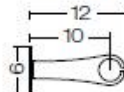

Dimmable: YES

Loop in Loop out

Supplied with 2 mt. cable -05RN-F

Accessories:

00A6001.01

00A6001.02

00A6001.03

00A6001.04