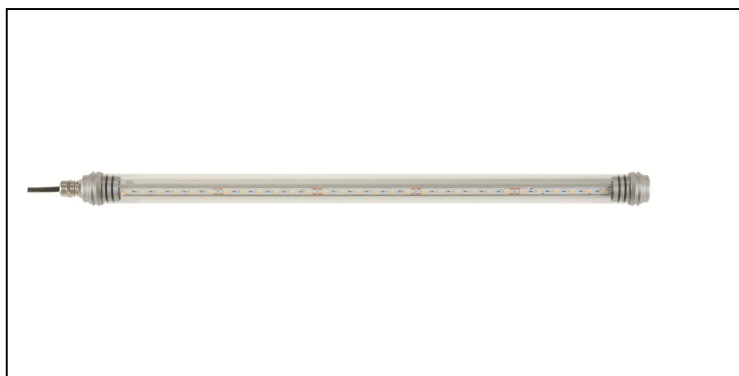

## TUBO

Article 6011.0500L10H

Product type: Linear

Body material  
Anodized aluminium AW 6060 and extruded polycarbonate

Diffuser in trasparent polycarbonate

**Transformer not included**

IP67

Powered by Liteon®

10W 24V DC

Beam 150°

3000K Ra80 1050LM

Dimmable: YES

Supplied with 2 mt. cable -05RN-F

Accessories:

00A6001.01

00A6001.02