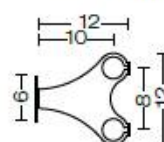

Dimmable: YES

Supplied with 2 mt. cable -05RN-F

Accessories:

00A6001.01

00A6001.02

00A6001.03

00A6001.04

00A6001.05