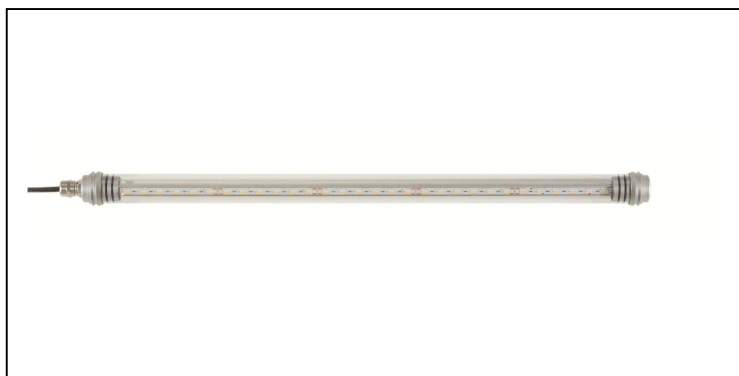

Technical data sheet

All right reserved Landa illuminotecnica S.p.A.
will reserve to change the specific note without
any written notice.

LANDA®
illuminotecnica

TUBO

Article 6011.0500L10N

Product type: Linear

Body material
Anodized aluminium AW 6060 and extruded polycarbonate

Diffuser in transparent polycarbonate

Transformer not included

IP67

Powered by Liteon®

10W 24V DC

Beam 150°

4000K Ra80 1200LM

Dimmable: YES

Supplied with 2 mt. cable -05RN-F

Accessories:

00A6001.01

00A6001.02

00A6001.03

00A6001.04

00A6001.05