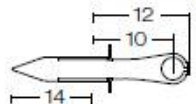

Dimmable: YES

Supplied with 2 mt. cable -05RN-F

Accessories:

00A6001.01

00A6001.02

00A6001.03

00A6001.04

00A6001.05