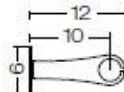

Dimmable: YES

Supplied with 2 mt. cable -05RN-F

Accessories:

00A6001.01

00A6001.02

00A6001.03

00A6001.04

00A6001.05