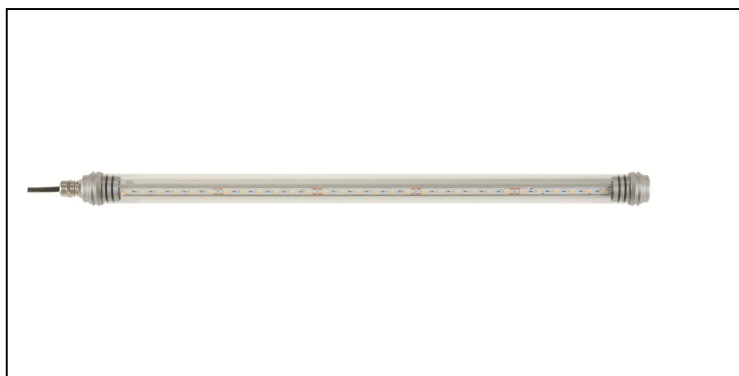

## TUBO

Article 6011.1000L20H

Product type: Linear

Body material  
Anodized aluminium AW 6060 and extruded polycarbonate

Diffuser in trasparent polycarbonate

**Transformer not included**

IP67

Powered by Liteon®

20W 24V DC

Beam 150°

3000K Ra80 2100LM

Dimmable: YES

Supplied with 2 mt. cable -05RN-F