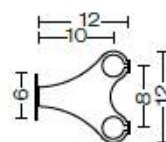

### Accessories:

00A6001.01

00A6001.02

00A6001.03

00A6001.04

00A6001.05

IP67 transformer available on request:

0409BT014 12W 24V DC