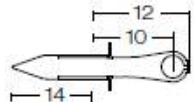

### Accessories:

00A6001.01

00A6001.02

00A6001.03

00A6001.04

00A6001.05

IP67 transformer available on request:

0409BT014 12W 24V DC