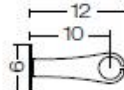

00A6001.03