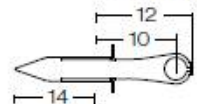

00A6001.05