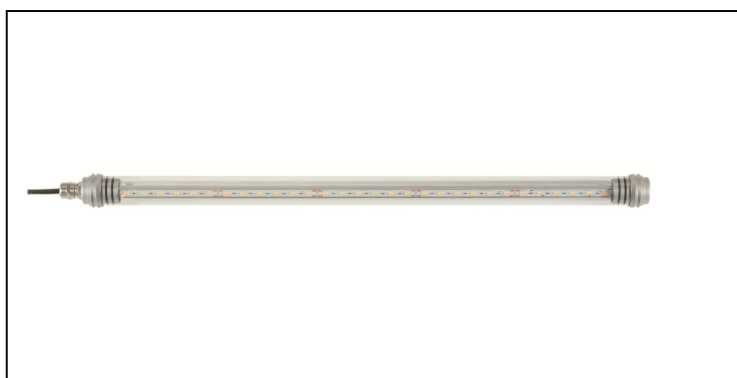

## TUBO

Article 6011.1000L20N
Product type: Linear
Body material Anodized aluminium AW 6060 and extruded polycarbonate
Diffuser in transparent polycarbonate
<b><u>Transformer not included</u></b>

IP67

Powered by Liteon®

20W 24V DC

Beam 150°

4000K Ra80 2400LM

Dimmable: YES

**Supplied with 2 mt. cable -05RN-F**

Accessories:

00A6001.01

00A6001.02