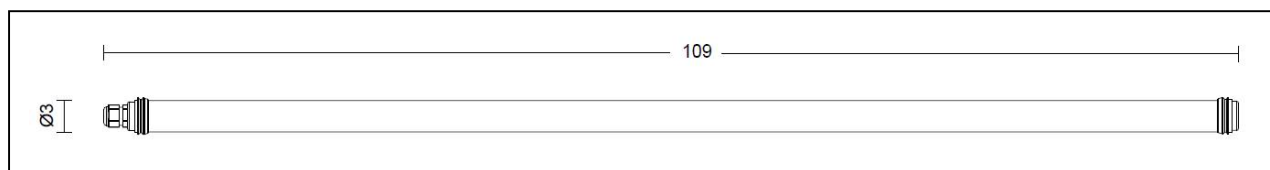

Technical data sheet

All right reserved Landa illuminotecnica S.p.A.
will reserve to change the specific note without
any written notice.

LANDA®
illuminotecnica

TUBO

Article 6011.1000L20N
Product type: Linear
Body material Anodized aluminium AW 6060 and extruded polycarbonate
Diffuser in transparent polycarbonate
<u>Transformer not included</u>

IP67

Powered by Liteon®

20W 24V DC

Beam 150°

4000K Ra80 2400LM

Dimmable: YES

Supplied with 2 mt. cable -05RN-F

Accessories: