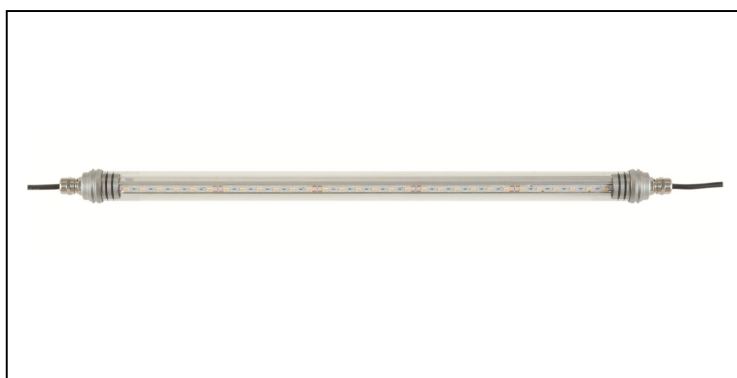

Technical data sheet

All right reserved Landa illuminotecnica S.p.A.
will reserve to change the specific note without
any written notice.

TUBO

| |
|--|
| Article 6012.0500L10H |
| Product type: Linear |
| Body material Anodized aluminium AW 6060 and extruded polycarbonate |
| Diffuser in transparent polycarbonate |
| <u>Transformer not included</u> |

IP67
Powered by Liteon®
10W 24V DC
Beam 150°
3000K Ra80 1050LM
Dimmable: YES
Loop in Loop out
Supplied with 2 mt. cable -05RN-F

Accessories:

00A6001.01

00A6001.02

00A6001.03

00A6001.04

00A6001.05

IP67 transformer available on request:
0409BT014 12W 24V DC
0409BT015 25W 24V DC