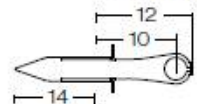

IP67
Powered by Liteon®
10W 24V DC
Beam 150°
3000K Ra80 1050LM
Dimmable: YES
Loop in Loop out
Supplied with 2 mt. cable -05RN-F

Accessories:

00A6001.01

00A6001.02

00A6001.03

00A6001.04

00A6001.05

IP67 transformer available on request:
0409BT014 12W 24V DC
0409BT015 25W 24V DC