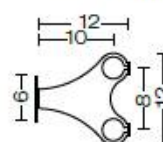

IP67
Powered by Liteon®
10W 24V DC
Beam 150°
3000K Ra80 1050LM
Dimmable: YES
Loop in Loop out
Supplied with 2 mt. cable -05RN-F

Accessories:

00A6001.01

00A6001.02

00A6001.03

00A6001.04

00A6001.05

IP67 transformer available on request:
0409BT014 12W 24V DC
0409BT015 25W 24V DC