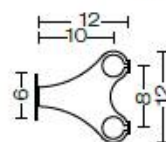

Dimmable: YES

Loop in Loop out

Supplied with 2 mt. cable -05RN-F

Accessories:

00A6001.01

00A6001.02

00A6001.03

00A6001.04