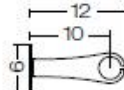

Dimmable: YES

Loop in Loop out

Supplied with 2 mt. cable -05RN-F

Accessories:

00A6001.01

00A6001.02

00A6001.03

00A6001.04