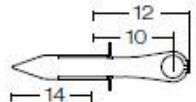

Dimmable: YES

Loop in Loop out

Supplied with 2 mt. cable -05RN-F

Accessories:

00A6001.01

00A6001.02

00A6001.03

00A6001.04