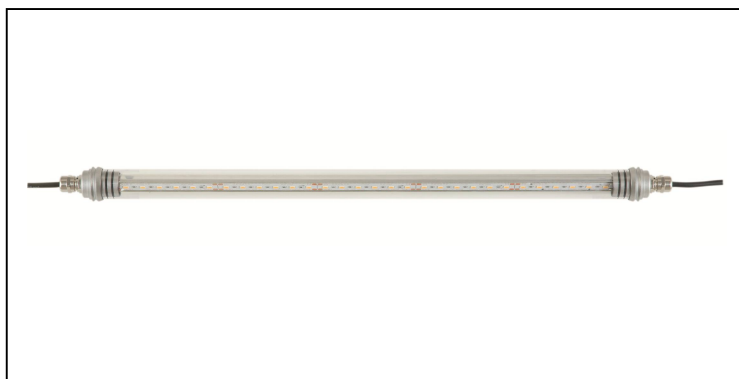

Technical data sheet

All right reserved Landa illuminotecnica S.p.A.
will reserve to change the specific note without
any written notice.

LANDA®
illuminotecnica

TUBO

Article 6012.0500L10N

Product type: Linear

Body material
Anodized aluminium AW 6060 and extruded polycarbonate

Diffuser in transparent polycarbonate

Transformer not included

IP67

Powered by Liteon®

10W 24V DC

Beam 150°

4000K Ra80 1200LM

Dimmable: YES

Loop in Loop out

Supplied with 2 mt. cable -05RN-F

Accessories:

00A6001.01

00A6001.02

00A6001.03

00A6001.04