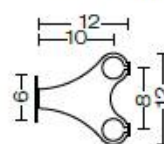

Dimmable: YES

Loop in Loop out

Supplied with 2 mt. cable -05RN-F

Accessories:

00A6001.01

00A6001.02

00A6001.03

00A6001.04