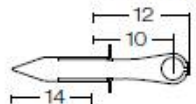

Dimmable: YES

Loop in Loop out

Supplied with 2 mt. cable -05RN-F

Accessories:

00A6001.01

00A6001.02

00A6001.03

00A6001.04