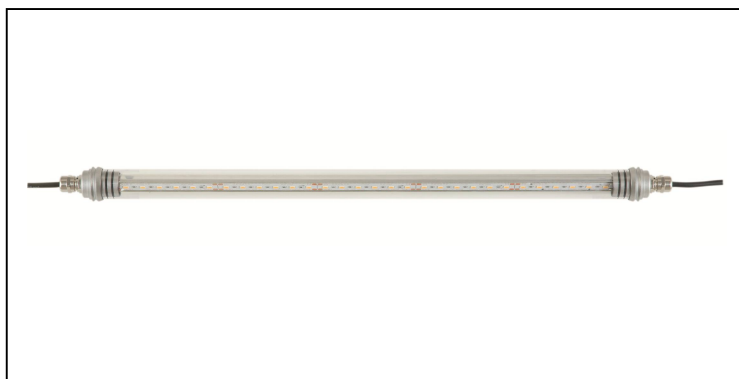

Technical data sheet

All right reserved Landa illuminotecnica S.p.A.
will reserve to change the specific note without
any written notice.

LANDA®
illuminotecnica

TUBO

Article 6012.1000L20H

Product type: Linear

Body material
Anodized aluminium AW 6060 and extruded polycarbonate

Diffuser in transparent polycarbonate

Transformer not included

IP67

Powered by Liteon®

20W 24V DC

Beam 150°

3000K Ra80 2100LM

Dimmable: YES

Loop in Loop out

Supplied with 2 mt. cable -05RN-F

Accessories:

00A6001.01

00A6001.02

00A6001.03

00A6001.04