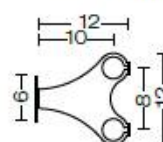

Dimmable: YES

Loop in Loop out

Supplied with 2 mt. cable -05RN-F

Accessories:

00A6001.01

00A6001.02

00A6001.03

00A6001.04