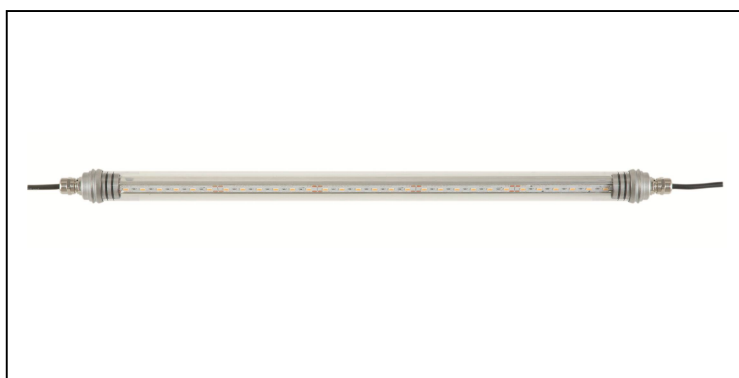

Technical data sheet

All right reserved Landa illuminotecnica S.p.A.
will reserve to change the specific note without
any written notice.

LANDA®
illuminotecnica

TUBO

Article 6012.1000L20N

Product type: Linear

Body material
Anodized aluminium AW 6060 and extruded polycarbonate

Diffuser in transparent polycarbonate

Transformer not included

IP67

Powered by Liteon®

20W 24V DC

Beam 150°

4000K Ra80 2400LM

Dimmable: YES

Loop in Loop out

Supplied with 2 mt. cable -05RN-F

Accessories:

00A6001.01

00A6001.02

00A6001.03

00A6001.04