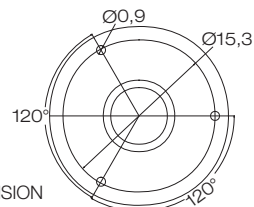

Accessoires on request:

code **0404M004**
Single connection IP68

code **0404M003**
Loop in loop out IP68

BASE DIMENSION

Anchor Bolt code **00APB**

Energy efficiency classes