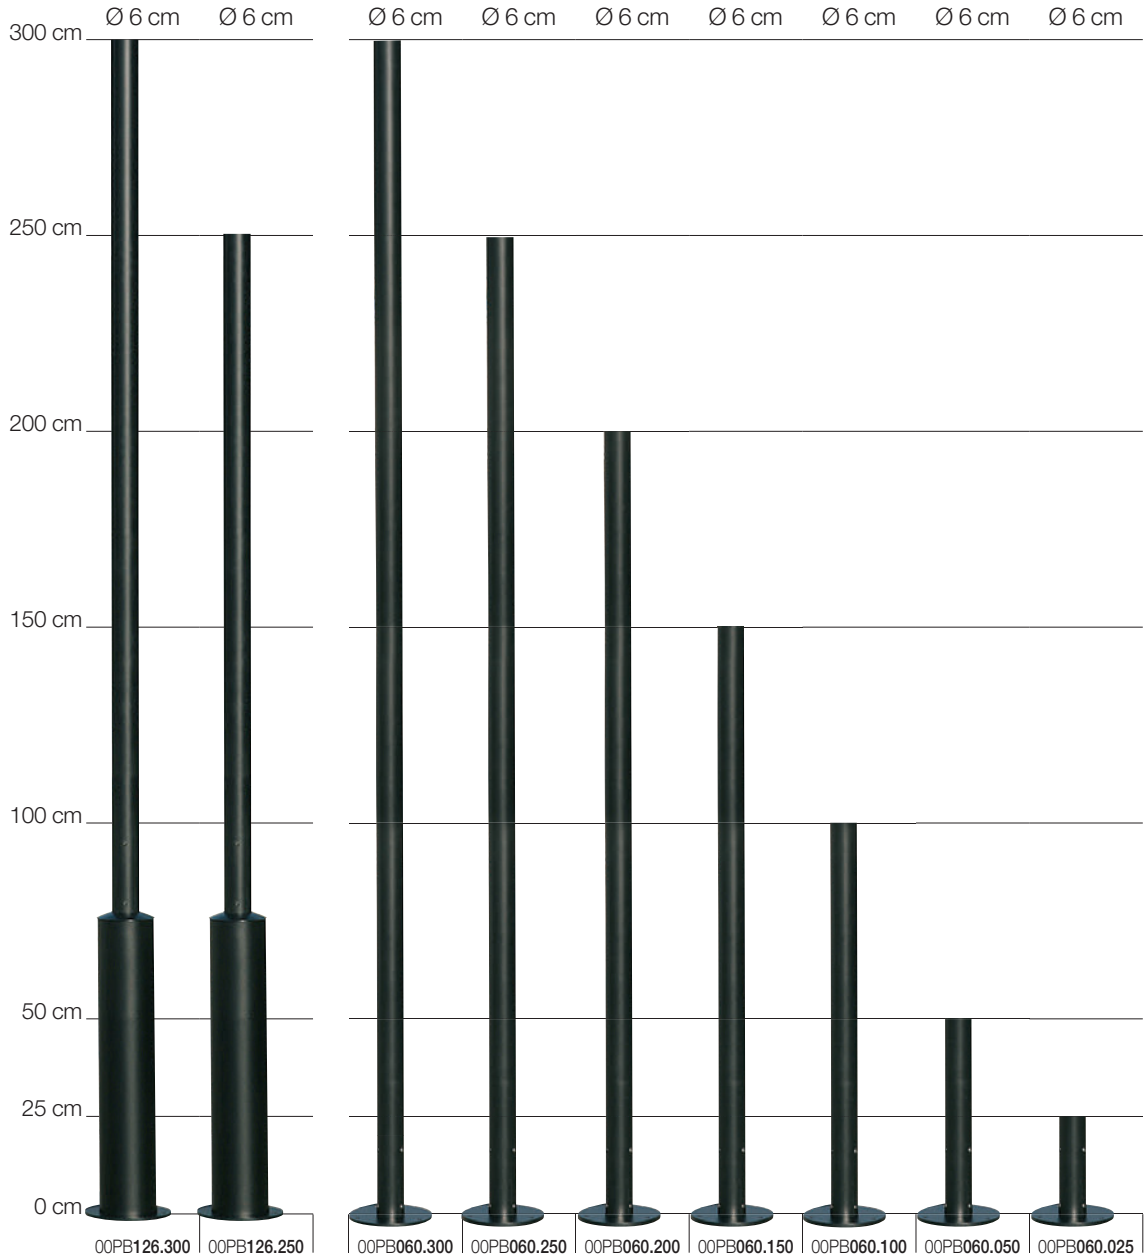

pali beta

art.
00PB126.
00PB060.

design **Ufficio Tecnico Landa**

corpo alluminio estruso
body extruded aluminium
corps en aluminium extrudé
cuerpo aluminio extrusionado
Körper Aluminium

dettagli accessori
details accessories
détails accessoires
detalles accesorios
details Zusatzgeräte
p.163

CONTEMPORARY
160

FOR TECHNICAL DETAILS VISIT
www.landa.it

colori
colours
couleurs
colores
Farben
 ngg

Provided with door inspection
code **00PB126.300**
code **00PB126.250**

ELECTRIFICATION

Accessoires on request:

Energy efficiency classes