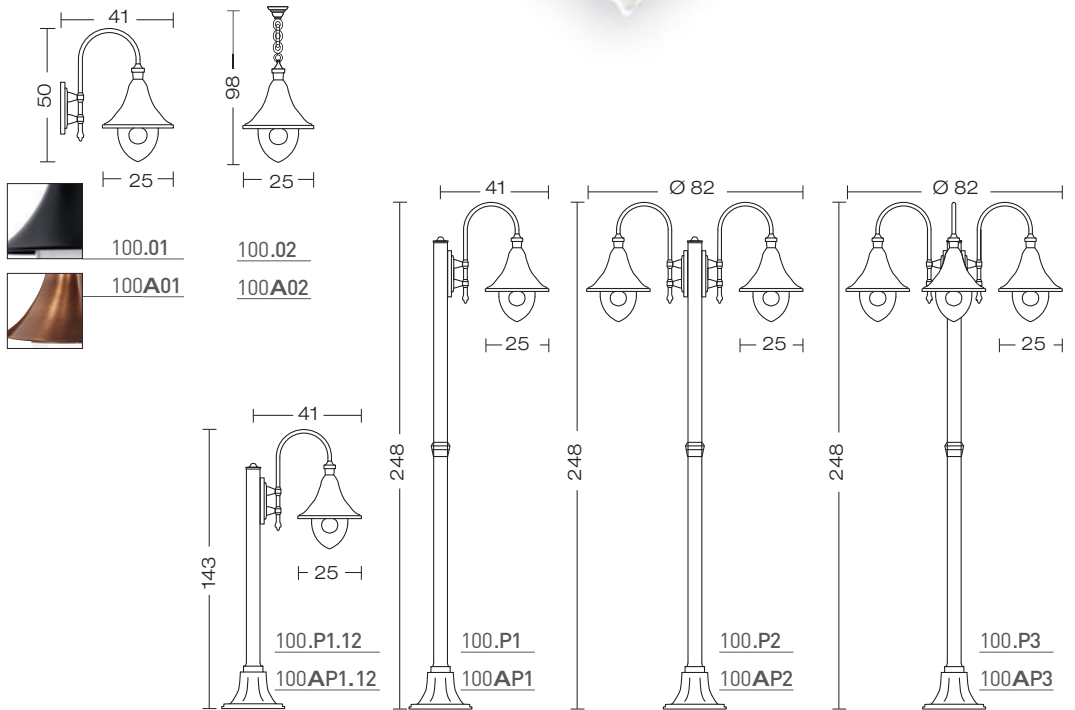

TRADITIONAL
172

corpo alluminio pressofuso
body in die casting aluminium
corps en aluminium moulé
sous pression
cuerpo aluminio inyectado
Körper aus Aluminium-
Druckguss

diffusore policarbonato
trasparente
diffuser transparent
polycarbonate
diffuseur polycarbonate
transparent
difusor policarbonato
transparente
Diffuser Polykarbonat klar

FOR TECHNICAL DETAILS VISIT
www.landa.it

IP44

850°