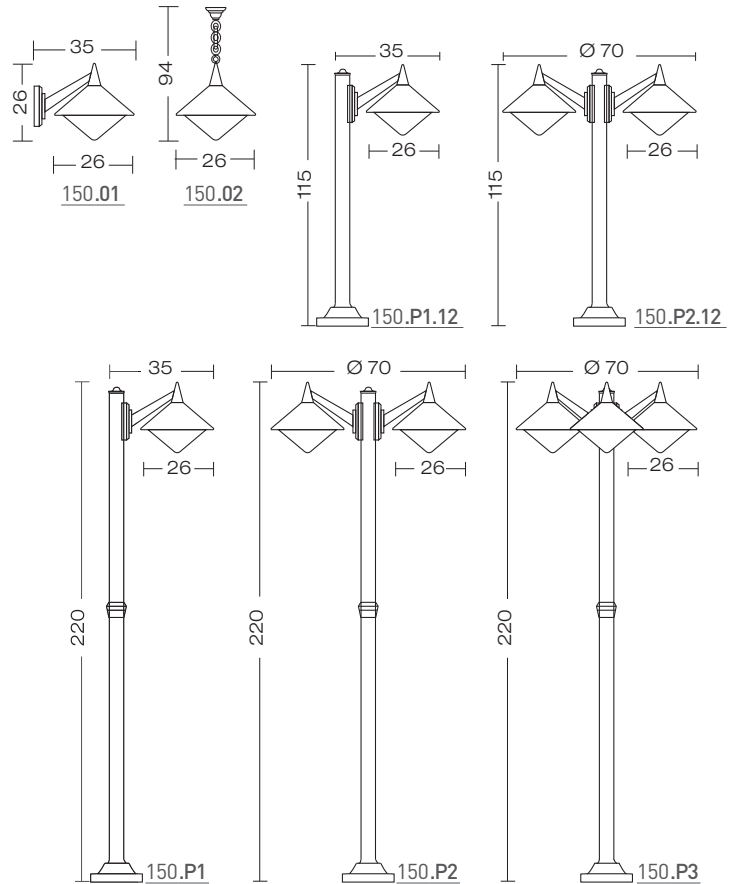

176 | TRADITIONAL

corpo alluminio pressofuso
body in die casting aluminium
corps en aluminium moulé
sous pression
cuerpo aluminio inyectado
Körper aus Aluminium-
Druckguss

diffusore policarbonato opale
diffuser opal polycarbonate
diffuseur polycarbonate
opaque
difusor policarbonato ópalo
Diffuser Polykarbonat opal

FOR TECHNICAL DETAILS VISIT
www.landa.it

IP43

850°