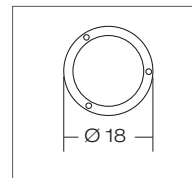

max 75 W

max 16 W

max 15 W

Energy efficiency classes

A+ ÷ E

BASE DIMENSIONS

COLOURS

ngg