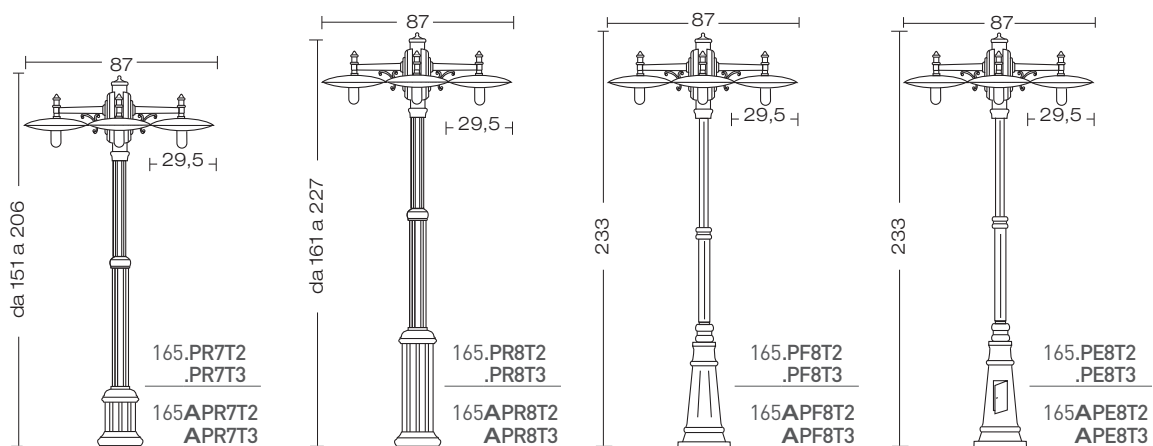

Traditional

TRADITIONAL

179

Thanks to Aulix - CZ

Accessories on request:

code 0404M004
Single connection IP68

code 0404M003
Loop in loop out IP68

Anchor Bolt:
code 00APF8