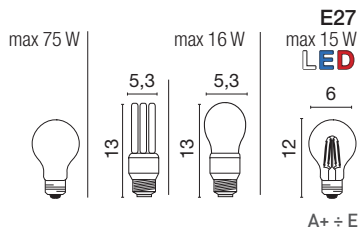

ELECTRIFICATION

Energy efficiency classes

A+ ÷ E