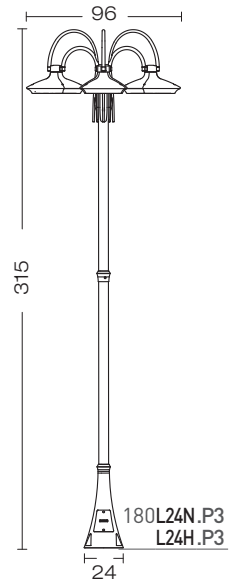

serie/series

morphis

LED

powered by
Citizen Electronics® LED
Transformer included

example code:
| art. | LED | | size | colour |
180 L24 H .01 ngg

art.
180

designers **Innocenzo Rifino
& Lorenzo Ruggieri**

OHIM:
European Patent No.
001810037-001

Chinese Patent No.
HC-IP Agency Co., LTD
CN - 302520755 S

corpo alluminio pressofuso
body in die casting aluminium
corps en aluminium moulé
sous pression
cuerpo aluminio inyectado
Körper aus Aluminium-
Druckguss

diffusore policarbonato
trasparente
diffuser transparent
polycarbonate
diffuseur polycarbonate
transparent
difusor policarbonato
transparente
Diffuser Polykarbonat klar