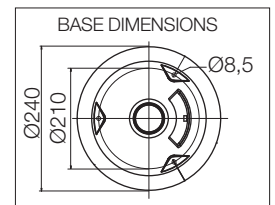

FOR TECHNICAL DETAILS VISIT
www.landa.it

IP65 96°