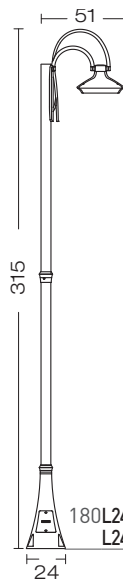

serie/series

morphis

LED

powered by
Citizen Electronics® LED
Transformer included

example code:
| art. | LED | | size | colour |
180 L24 H .01 ngg

art.
180

designers **Innocenzo Rifino
& Lorenzo Ruggieri**

OHIM:
European Patent No.
001810037-001

Chinese Patent No.
HC-IP Agency Co., LTD
CN - 302520755 S

corpo alluminio pressofuso
body in die casting aluminium
corps en aluminium moulé
sous pression
cuerpo aluminio inyectado
Körper aus Aluminium-
Druckguss

diffusore policarbonato
trasparente
diffuser transparent
polycarbonate
diffuseur polycarbonate
transparent
difusor policarbonato
transparente
Diffuser Polykarbonat klar