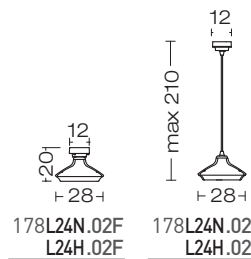

serie/series

morphis

LED

powered by
Citizen Electronics® LED
Transformer included

example code:
| art. | LED | | size | colour |
180 L24 H .01 ngg

art.
180

designers **Innocenzo Rifino
& Lorenzo Ruggieri**

OHIM:
European Patent No.
001810037-001

Chinese Patent No.
HC-IP Agency Co., LTD
CN - 302520755 S

corpo alluminio pressofuso
body in die casting aluminium
corps en aluminium moulé
sous pression
cuerpo aluminio inyectado
Körper aus Aluminium-
Druckguss

diffusore policarbonato
trasparente
diffuser transparent
polycarbonate
diffuseur polycarbonate
transparent
difusor policarbonato
transparente
Diffuser Polykarbonat klar