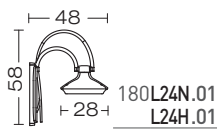

serie/series

morphis

LED

powered by
Citizen Electronics® LED
Transformer included

example code:
| art. | LED | | size | colour |
180 L24 H .01 ngg

art.
180

designers **Innocenzo Rifino
& Lorenzo Ruggieri**

OHIM:
European Patent No.
001810037-001

Chinese Patent No.
HC-IP Agency Co., LTD
CN - 302520755 S

corpo alluminio pressofuso
body in die casting aluminium
corps en aluminium moulé
sous pression
cuerpo aluminio inyectado
Körper aus Aluminium-
Druckguss

diffusore policarbonato
trasparente
diffuser transparent
polycarbonate
diffuseur polycarbonate
transparent
difusor policarbonato
transparente
Diffuser Polykarbonat klar