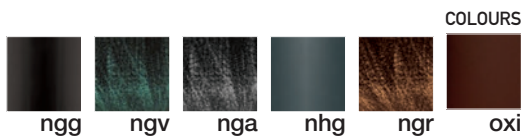

FOR TECHNICAL DETAILS VISIT
www.landa.it

IP65 96°