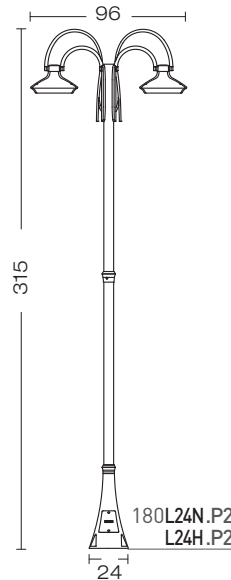

serie/series

morphis

LED

powered by
Citizen Electronics® LED
Transformer included

example code:
| art. | LED | | size | colour |
180 L24 H .01 ngg

art.
180

designers **Innocenzo Rifino
& Lorenzo Ruggieri**

OHIM:
European Patent No.
001810037-001

Chinese Patent No.
HC-IP Agency Co., LTD
CN - 302520755 S

corpo alluminio pressofuso
body in die casting aluminium
corps en aluminium moulé
sous pression
cuerpo aluminio inyectado
Körper aus Aluminium-
Druckguss

diffusore policarbonato
trasparente
diffuser transparent
polycarbonate
diffuseur polycarbonate
transparent
difusor policarbonato
transparente
Diffuser Polykarbonat klar