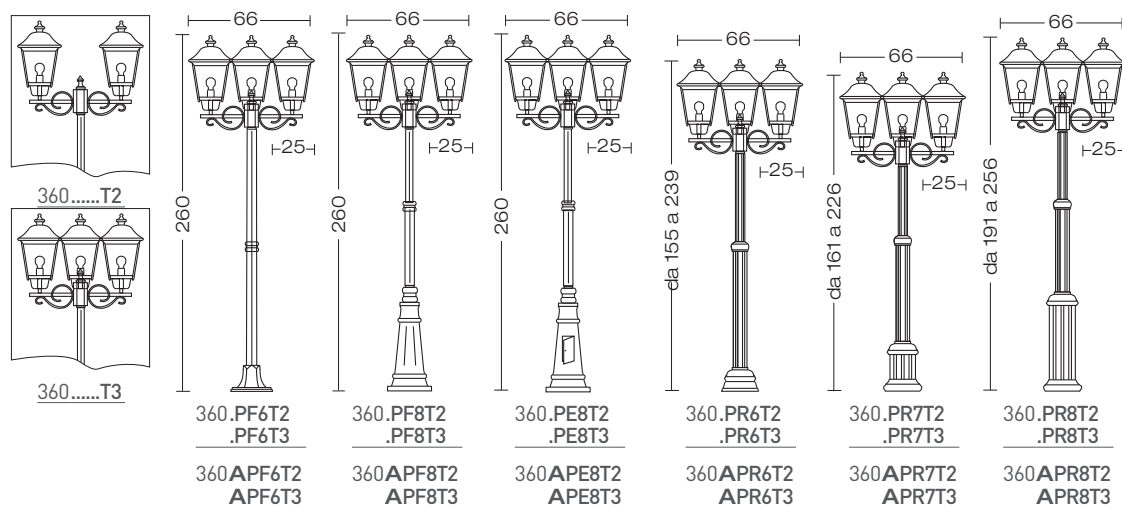

ELECTRIFICATION

Energy efficiency classes

Accessories on request:

code 0404M004
Single connection IP68

code 0404M003
Loop in loop out IP68

augusta

Projectors

Recessed

Contemporary

Traditional

TRADITIONAL

201

360.PF4.....	360.PF7.....		
360.PF5.....	360.PF8.....		
360.PF6.....	360.PE7.....	360.PR5.....	360.PR7.....
	360.PE8.....	360.PR6.....	360.PR8.....
Anchor Bolt: code	00APF6	00APF8	00APR6
			00APR8