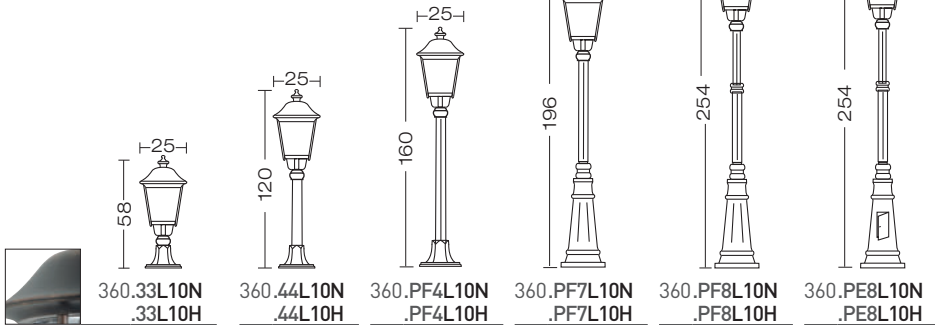

augusta

LED

powered by
Citizen Electronics® LED
Transformer included

example code:

art. finishing size LED colour
360 . 01 L10 H ngg

example copper top code:

art. finishing size LED colour
360 **A** 01 L10 H ngg

art.
360