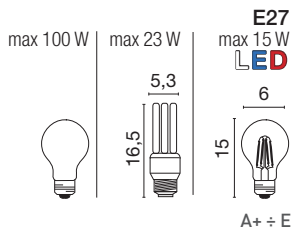

augusta

art.
360

example code:

art.	finishing	size	colour
360	.	02	nga

example copper top code:

art.	finishing	size	colour
360	A	02	nga

TRADITIONAL
200

corpo alluminio pressofuso
body in die casting aluminium
corps en aluminium moulé
sous pression
cuerpo aluminio inyectado
Körper aus Aluminium-
Druckguss

diffusore policarbonato
trasparente
diffuser transparent
polycarbonate
diffuseur polycarbonate
transparent
difusor policarbonato
transparente
Diffuser Polykarbonat klar

dettagli / details / details detalles / details:
p.164-165

FOR TECHNICAL DETAILS VISIT
www.landa.it

IP44

960°

code 360A....

Articoli disponibili anche con cappello in rame
The items are also available with copper top
Ces articles sont disponibles également avec un chapeau en cuivre
Piezas disponibles también en cobre
Diese Artikel sind auch mit Kupfer-Dach verfügbar

ELECTRIFICATION

Energy efficiency classes

Accessories on request:

code 0404M004
Single connection IP68

code 0404M003
Loop in loop out IP68