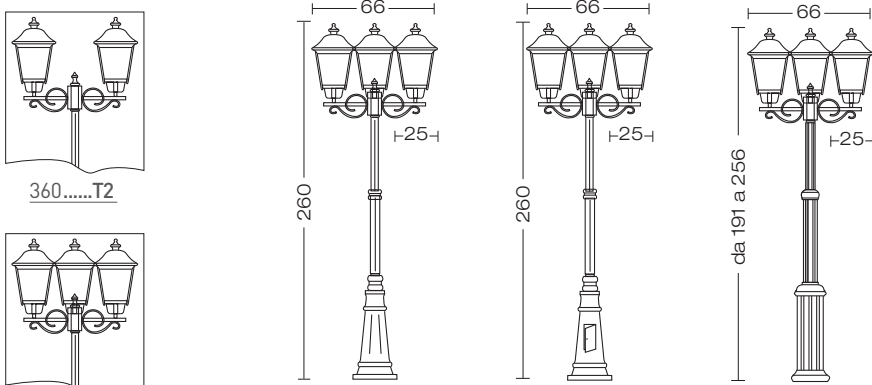

augusta

LED

powered by
Citizen Electronics® LED
Transformer included

example code:

art. finishing size LED colour
360 . 01 L10 H ngg

example copper top code:

art. finishing size LED colour
360 **A** 01 L10 H ngg

art.
360