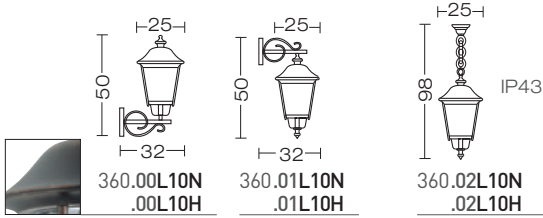

augusta

LED

powered by
Citizen Electronics® LED
Transformer included

example code:

art. finishing size LED colour
360 . 01 L10 H ngg

example copper top code:

art. finishing size LED colour
360 **A** 01 L10 H ngg

art.
360