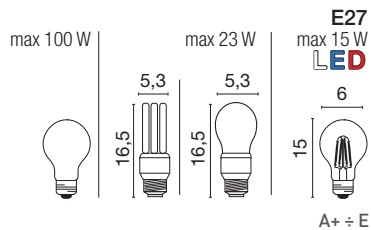

dettagli / details / details detalles / details:
p.164-165

FOR TECHNICAL DETAILS VISIT
www.landa.it

IP44

960°

ELECTRIFICATION

Energy efficiency classes

COLOURS
ngg ngv bgg ngr

parigi