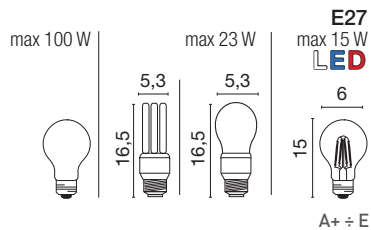

FOR TECHNICAL DETAILS VISIT
www.landa.it

IP44

960°

ELECTRIFICATION

Energy efficiency classes

A+ ÷ E

parigi mini

Projectors