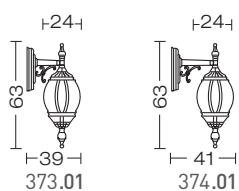

Contemporary

Traditional

ENERGY SAVING

TRADITIONAL

171

Accessories on request:

code 0404M004
Single connection IP68

code 0404M003
Loop in loop out IP68