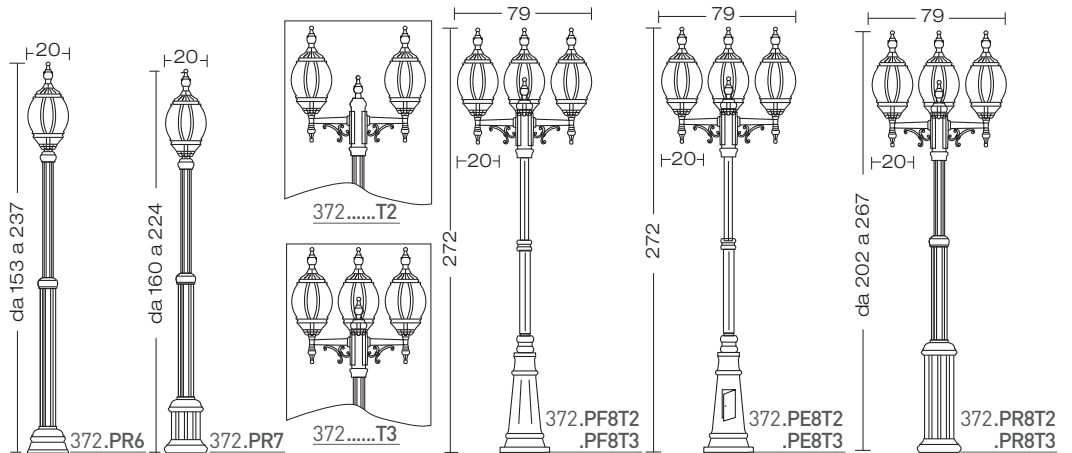

dettagli / details / details detalles / details:
p.164-165

FOR TECHNICAL DETAILS VISIT
www.landa.it

IP44

960°