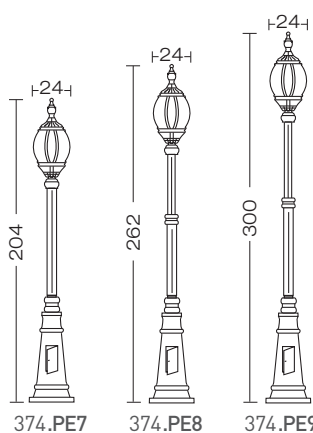

parigi maxi

Projectors

Recessed

Contemporary

Traditional

ENERGY SAVING

TRADITIONAL

171

Accessories on request:

code 0404M004
Single connection IP68

code 0404M003
Loop in loop out IP68

Anchor Bolt:
code 00APF6

374.PF7.....
374.PF8.....
374.PF9.....
374.PE7.....
374.PE8.....
374.PE9.....

374.PR5.....
374.PR6.....

374.PR7.....
374.PR8.....