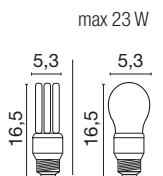

FOR TECHNICAL DETAILS VISIT
www.landa.it

IP44

960°

ELECTRIFICATION

Energy efficiency classes

parigi maxi

Projectors

Recessed