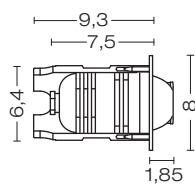

wall
mira 65 (24V)

Projectors

Recessed

Contemporary

Traditional

ENERGY
SAVING

RECESSED

21

4176

art.	art.		W	V	Type		Ra
4175LL5N	4176LL5N		5	24	4000K	570LM	80
4175LL5H	4176LL5H			d.c.	3000K	570LM	80

Accessories on request:

brz

inx

ANODIZED