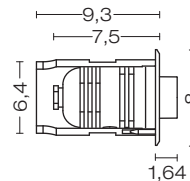

serie/series
**wall
mira 65**

LED
powered by
CREE XPG2

example code:
| art. | LED | ○ | anodized |
4155 L5 N inx

art.
4155
4172
4173
4174
4175
4176

design Ufficio Tecnico Landa

4173

RECESSED
20

corpo alluminio estruso
anodizzato
body in extruded anodized
aluminium
corps en aluminium extrudé
anodisé
cuerpo en aluminio
extrusionado y anodizado
Körper aus eloxiertem
fließgepresst Aluminium

diffusore policarbonato opale
diffuser opal polycarbonate
diffuseur polycarbonate
opaque
difusor policarbonato ópalo
Diffuser Polykarbonat opal

FOR TECHNICAL DETAILS VISIT
www.landa.it

IP66

art.	art.	art.	art.		W	V	Type		Ra
4155L5N	4172L5N	4173LL5N	4174LL5N	○	5	24	4000K 570LM	80	
4155L5H	4172L5H	4173LL5H	4174LL5H	●		d.c.	3000K 570LM	80	

ELECTRIFICATION

Transformer available:

cod. 0409BT014 to connect up to 2 pieces – GE LIGHTING IP67 24V d.c. 12W
cod. 0409BT015 to connect up to 4 pieces – GE LIGHTING IP67 24V d.c. 25W

Transformer on request:

cod. 0409BT016 to connect up to 16 pieces – GE LIGHTING IP67 24V d.c. 100W

LED & INSTALLATION

dettagli / details / details
detalles / details:
p.A52 - A53

Energy efficiency classes

A++ ÷ A