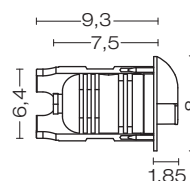

serie/series
**wall
mira 65**

LED
powered by
CREE XPG2

example code:
| art. | LED | ○ | anodized |
4155 L5 N inx

art.
4155
4172
4173
4174
4175
4176

design Ufficio Tecnico Landa

4174

RECESSED
20

corpo alluminio estruso
anodizzato
body in extruded anodized
aluminium
corps en aluminium extrudé
anodisé
cuerpo en aluminio
extrusionado y anodizado
Körper aus eloxiertem
fließgepresst Aluminium

diffusore policarbonato opale
diffuser opal polycarbonate
diffuseur polycarbonate
opaque
difusor policarbonato ópalo
Diffuser Polykarbonat opal

FOR TECHNICAL DETAILS VISIT
www.landa.it

IP66

art.	art.	art.	art.		W	V	Type		Ra
4155L5N	4172L5N	4173LL5N	4174LL5N	○	5	24	4000K 570LM	80	
4155L5H	4172L5H	4173LL5H	4174LL5H	●		d.c.	3000K 570LM	80	

ELECTRIFICATION

Transformer available:

cod. 0409BT014 to connect up to 2 pieces – GE LIGHTING IP67 24V d.c. 12W
cod. 0409BT015 to connect up to 4 pieces – GE LIGHTING IP67 24V d.c. 25W

Transformer on request:

cod. 0409BT016 to connect up to 16 pieces – GE LIGHTING IP67 24V d.c. 100W

LED & INSTALLATION

dettagli / details / details
detalles / details:
p.A52 - A53

Energy efficiency classes

A++ ÷ A