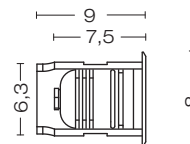

serie/series
**wall
mira 65**

LED
powered by
CREE XPG2

example code:
| art. | LED | ○ | anodized |
4155 L5 N inx

art.
4155
4172
4173
4174
4175
4176

design Ufficio Tecnico Landa

4172

RECESSED
20

corpo alluminio estruso
anodizzato
body in extruded anodized
aluminium
corps en aluminium extrudé
anodisé
cuerpo en aluminio
extrusionado y anodizado
Körper aus eloxiertem
fließgepresst Aluminium

diffusore policarbonato opale
diffuser opal polycarbonate
diffuseur polycarbonate
opaque
difusor policarbonato ópalo
Diffuser Polykarbonat opal

FOR TECHNICAL DETAILS VISIT
www.landa.it

IP66

art.	art.	art.	art.		W	V	Type		Ra
4155L5N	4172L5N	4173LL5N	4174LL5N	○	5	24	4000K 570LM	80	
4155L5H	4172L5H	4173LL5H	4174LL5H	●		d.c.	3000K 570LM	80	

ELECTRIFICATION

Transformer available:

cod. 0409BT014 to connect up to 2 pieces – GE LIGHTING IP67 24V d.c. 12W
cod. 0409BT015 to connect up to 4 pieces – GE LIGHTING IP67 24V d.c. 25W

Transformer on request:

cod. 0409BT016 to connect up to 16 pieces – GE LIGHTING IP67 24V d.c. 100W

LED & INSTALLATION

dettagli / details / details
detalles / details:
p.A52 - A53

Energy efficiency classes

A++ ÷ A