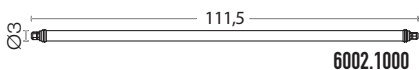

tubo

LED
powered by
Liteon® Optoelectronics

simmetrico
symmetric
symétriques
simétrico
symmetrisch

example code:
| art. | size | LED | |
6001 .0500 L10 H

art.
6001
6002

design Ufficio Tecnico Landa

single connection
2 Mt. cable
-05RN-F
included

art.		°C	W	V	Type		Ra
6001.0500L10N		150°	25	10	24 d.c.	4000K 1200LM	80
6001.0500L10H						3000K 1050LM	80
6001.1000L20N		150°	25	20	24 d.c.	4000K 2400LM	80
6001.1000L20H						3000K 2100LM	80

CONTEMPORARY

corpo alluminio estruso
anodizzato e policarbonato
trasparente

body in extruded anodized
aluminium and transparent
polycarbonate

corps en aluminium extrudé
anodisé et polycarbonate
transparent

54 cuerpo en aluminio
extrusionado y anodizado y
policarbonato transparente
Körper aus eloxiertem
fließgepresst Aluminium und
Polykarbonat klar

diffusore policarbonato opale
diffuser opal polycarbonate
diffuseur polycarbonate
opaque
difusor policarbonato ópalo
Diffuser Polykarbonat opal

24V d.c.

loop in loop out connection
2x2 Mt. cable
-05RN-F
included

art.		°C	W	V	Type		Ra
6002.0500L10N		150°	25	10	24 d.c.	4000K 1200LM	80
6002.0500L10H						3000K 1050LM	80
6002.1000L20N		150°	25	20	24 d.c.	4000K 2400LM	80
6002.1000L20H						3000K 2100LM	80

FOR TECHNICAL DETAILS VISIT
www.landa.it

IP67

ELECTRIFICATION

Trasformer available:

cod. 0409BT014 – GE LIGHTING IP67 24V d.c. 12W
cod. 0409BT015 – GE LIGHTING IP67 24V d.c. 25W

Trasformer on request:

cod. 0409BT016 to connect up to 8 pcs/10W - GE Lighting IP67 24V d.c. 100W
cod. 0409BT016 to connect up to 4 pcs/20W - GE Lighting IP67 24V d.c. 100W

Accessories on request:

code 0404M011
Single connection IP68

LED & INSTALLATION

dettagli / details / details
detales / details:
p.A52-A53

Energy efficiency classes

A++ ÷ A