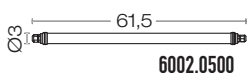

tubo

LED
powered by
Liteon® Optoelectronics

simmetrico
symmetric
symétriques
simétrico
symmetrisch

example code:
| art. | size | LED | |
6001 .0500 L10 H

art.
6001
6002

design Ufficio Tecnico Landa

single connection
2 Mt. cable
-05RN-F
included

art.		°C	W	V	Type		Ra
6001.0500L10N		150°	25	10	24 d.c.	4000K 1200LM	80
6001.0500L10H						3000K 1050LM	80
6001.1000L20N		150°	25	20	24 d.c.	4000K 2400LM	80
6001.1000L20H						3000K 2100LM	80

CONTEMPORARY

corpo alluminio estruso
anodizzato e policarbonato
trasparente

body in extruded anodized
aluminium and transparent
polycarbonate

corps en aluminium extrudé
anodisé et polycarbonate
transparent

54 cuerpo en aluminio
extrusionado y anodizado y
policarbonato transparente
Körper aus eloxiertem
fließgepresst Aluminium und
Polykarbonat klar

diffusore policarbonato opale
diffuser opal polycarbonate
diffuseur polycarbonate
opaque
difusor policarbonato ópalo
Diffuser Polykarbonat opal

24V d.c.

loop in loop out connection
2x2 Mt. cable
-05RN-F
included

art.		°C	W	V	Type		Ra
6002.0500L10N		150°	25	10	24 d.c.	4000K 1200LM	80
6002.0500L10H						3000K 1050LM	80
6002.1000L20N		150°	25	20	24 d.c.	4000K 2400LM	80
6002.1000L20H						3000K 2100LM	80

FOR TECHNICAL DETAILS VISIT
www.landa.it

IP67

ELECTRIFICATION

Trasformer available:

cod. 0409BT014 – GE LIGHTING IP67 24V d.c. 12W
cod. 0409BT015 – GE LIGHTING IP67 24V d.c. 25W

Trasformer on request:

cod. 0409BT016 to connect up to 8 pcs/10W - GE Lighting IP67 24V d.c. 100W
cod. 0409BT016 to connect up to 4 pcs/20W - GE Lighting IP67 24V d.c. 100W

Accessories on request:

code 0404M011
Single connection IP68

LED & INSTALLATION

dettagli / details / details
detales / details:
p.A52-A53

Energy efficiency classes

A++ ÷ A