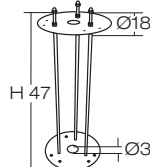

141

Thanks to Ansell Lighting - UK

Accessories on request:

code 0404M004  
Single connection IP68

code 0404M003  
Loop in loop out IP68

Accessories not available for: 800.03

Root Mounting Kit code 00A400

code 00A400.01P  
Anchor Bolt