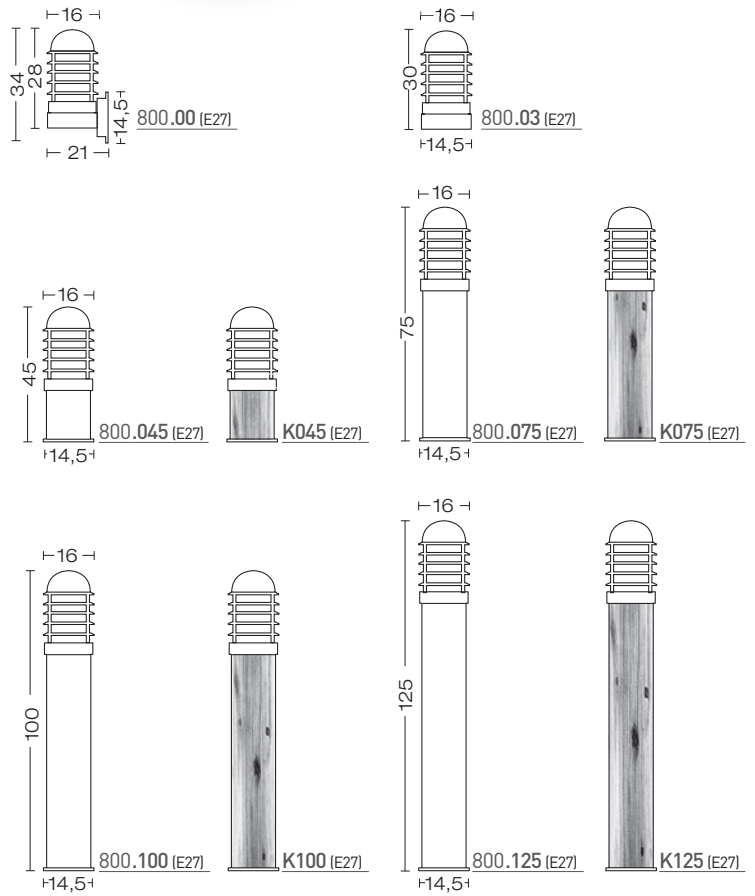

# orion INOX

art.  
**800**

design **A. Dolcetti**

example code:  
 | art. | finishing | size | electrification |  
 800 · 075 E27  
 COUNTRY example code:  
 | art. | finishing | size | electrification |  
 800 K 075 E27