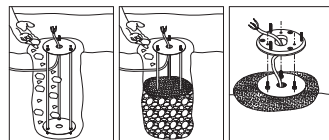

141

Thanks to Ansell Lighting - UK

Accessories on request:

code 0404M004  
Single connection IP68

code 0404M003  
Loop in loop out IP68

Accessories not available for: 800.03

Root Mounting Kit code 00A400

code 00A400.01P  
Anchor Bolt