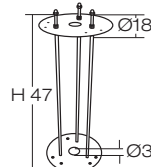

CONTEMPORARY

143

Thanks to Ansell Lighting - UK

Accessories on request:

code 0404M004
Single connection IP68

code 0404M003
Loop in loop out IP68

Accessories not available for: 801.03

Root Mounting Kit code 00A400

code 00A400.01P
Anchor Bolt