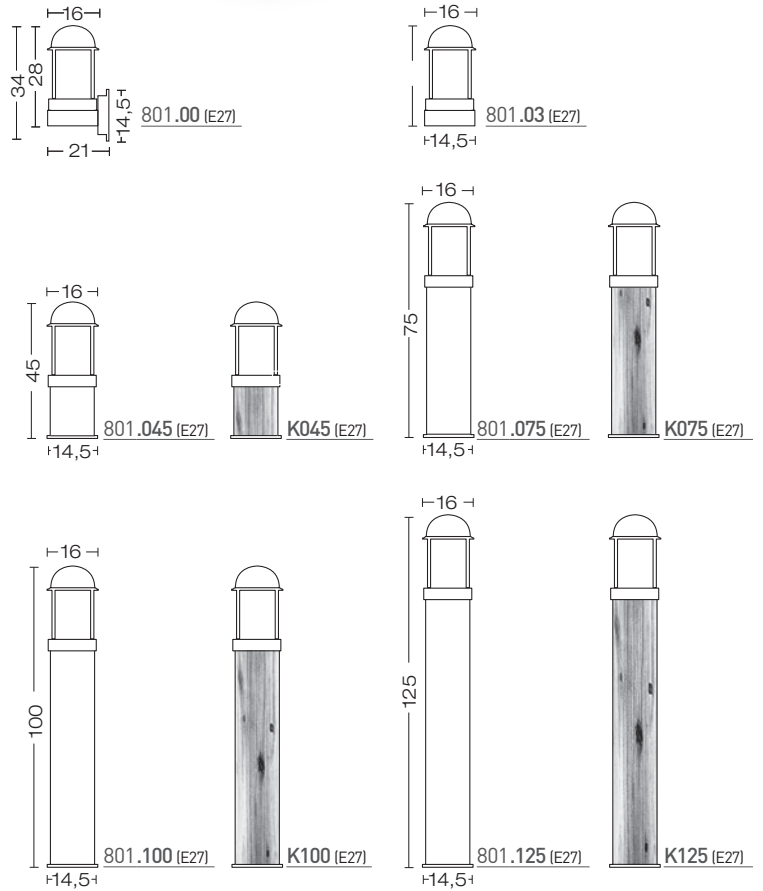

serie/series

orion INOX

art.
801

design **A. Dolcetti**

example code:
 | art. | finishing | size | electrification |
 | 801 | • | 100 | E27 |
 COUNTRY example code:
 | art. | finishing | size | electrification |
 | 801 | K | 100 | E27 |

code 00A400.01P
Anchor Bolt