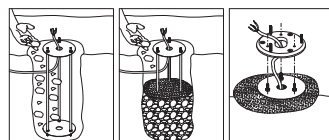

CONTEMPORARY

143

Thanks to Ansell Lighting - UK

Accessories on request:

code 0404M004
Single connection IP68

code 0404M003
Loop in loop out IP68

Accessories not available for: 801.03

Root Mounting Kit code 00A400