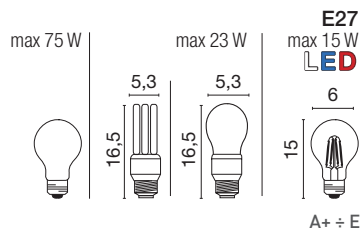

ELECTRIFICATION

Energy efficiency classes

A+ ÷ E