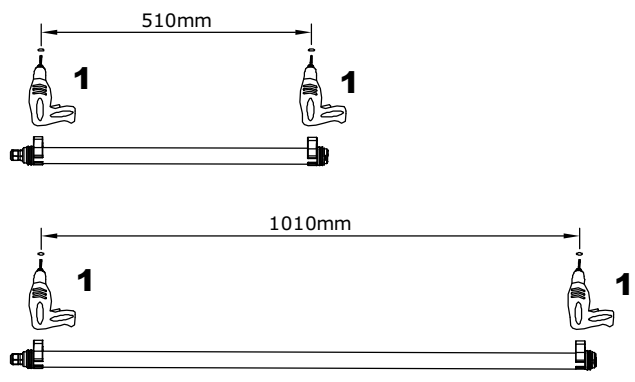

LANDA®

illuminotecnica

IM SERIE 6000

F

F

F