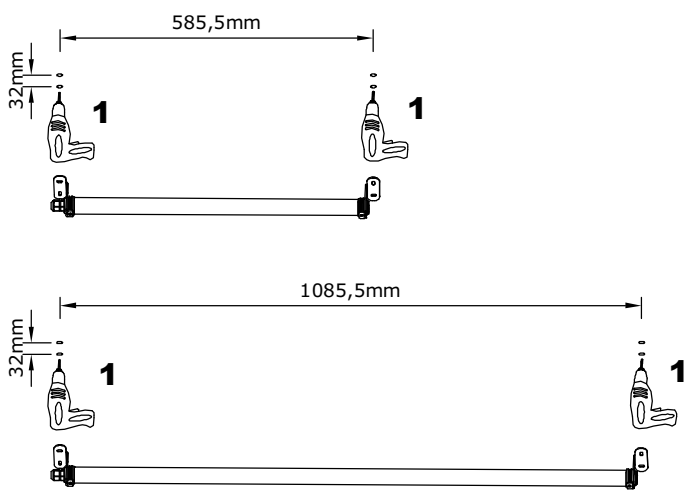

LANDA®

illuminotecnica

IM SERIE 6000

F

F

F