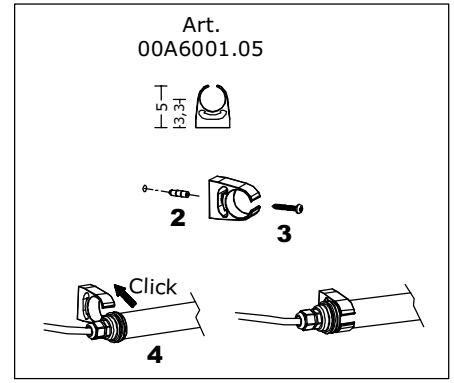

LANDA®

illuminotecnica

IM SERIE 6000

F

F

F